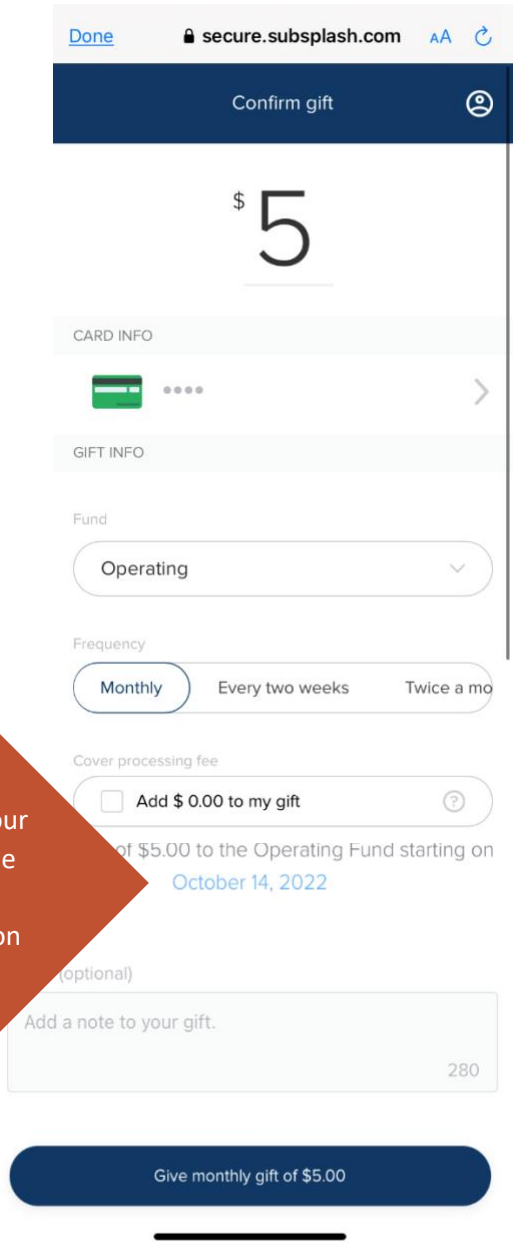

Then select your payment method & follow prompts

Add your card / account details as prompted
Then Link

After you Link, if you want to change the date of your gift (it defaults to the current date) Just click on the blue date to select a different one.
When finished hit the blue Give Monthly Gift button